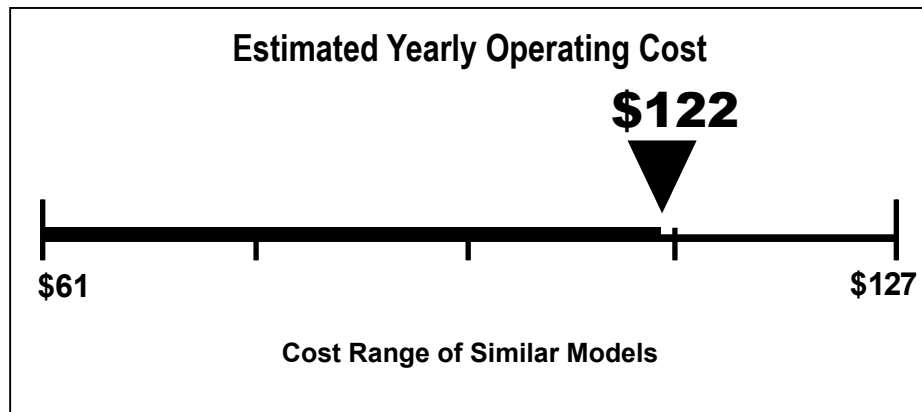

U.S. Government

Federal Law prohibits removal of this label before consumer purchase.

ENERGYGUIDE

Room Air Conditioner
Without Reverse Cycle
Without Louvered Sides

LG Electronics U.S.A., Inc. (LG)
Model LT1430CRY7
Capacity : 13,000BTUs

8.5
Energy Efficiency Ratio

Your cost will depend on your utility rates and use.

- Cost range based only on models of similar capacity without reverse cycle and with louvered sides.
- Estimated operating cost based on a 2007 national average electricity cost of 10.65 cents per kWh.
- For more information, visit www.ftc.gov/appliances.