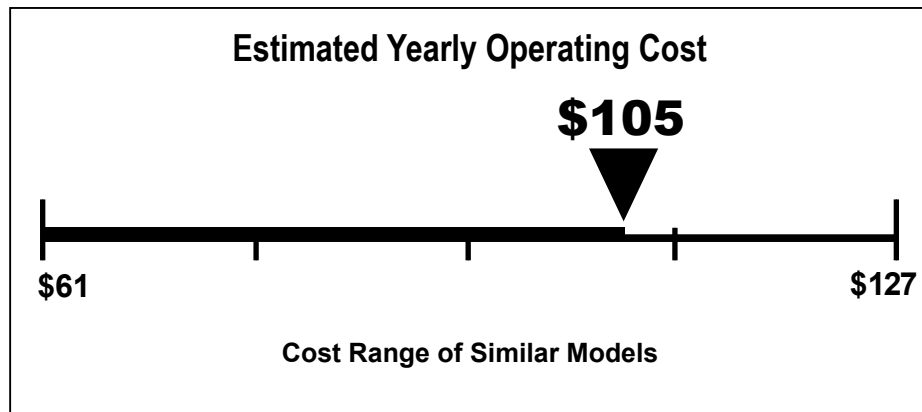

U.S. Government

Federal Law prohibits removal of this label before consumer purchase.

ENERGYGUIDE

Room Air Conditioner
Without Reverse Cycle
Without Louvered Sides

LG Electronics U.S.A., Inc. (LG)
Model LT1210CRY7
Capacity : 11,500 BTUs

8.8

Energy Efficiency Ratio

Your cost will depend on your utility rates and use.

- Cost range based only on models of similar capacity without reverse cycle and with louvered sides.
- Estimated operating cost based on a 2007 national average electricity cost of 10.65 cents per kWh.
- For more information, visit www.ftc.gov/appliances.