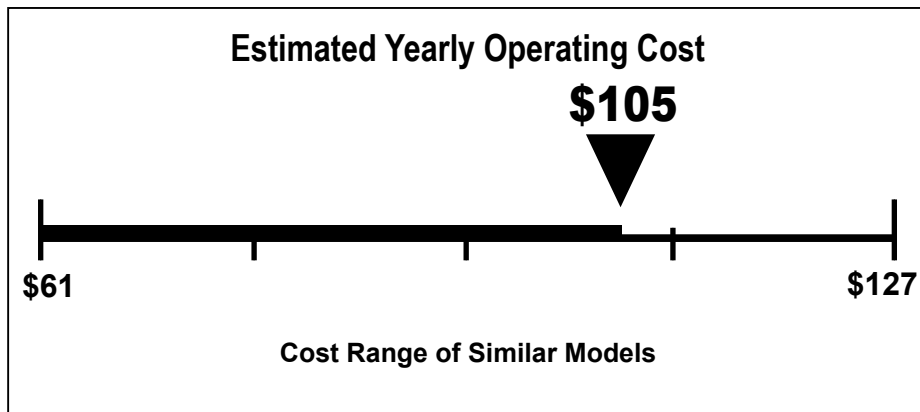

# ENERGYGUIDE

Room Air Conditioner  
Without Reverse Cycle  
Without Louvered Sides

LG Electronics U.S.A., Inc.(LG)  
Model **LT1230CRY7**  
Capacity : 11,500 BTUs

**8.8**

**Energy Efficiency Ratio**

**Your cost will depend on your utility rates and use.**

- Cost range based only on models of similar capacity without reverse cycle and with louvered sides.
- Estimated operating cost based on a 2007 national average electricity cost of 10.65 cents per kWh.
- For more information, visit [www.ftc.gov/appliances](http://www.ftc.gov/appliances).