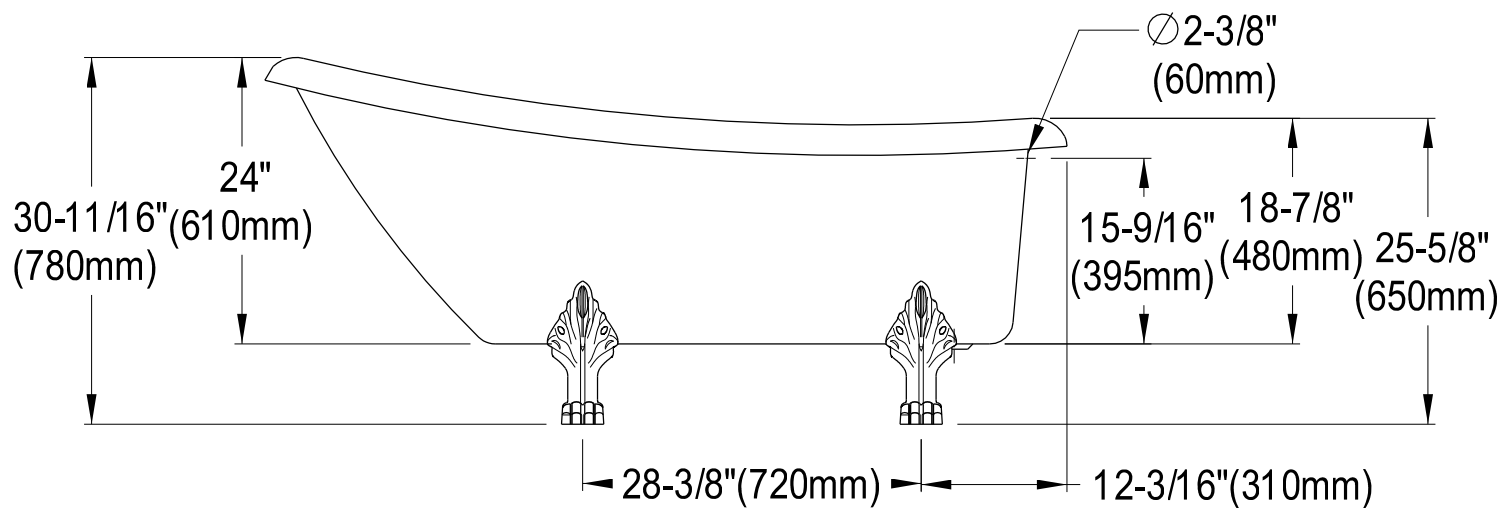

VTDE692823C1

67" Acrylic Slipper Bathtub With 7" Faucet Drillings

Section A-A