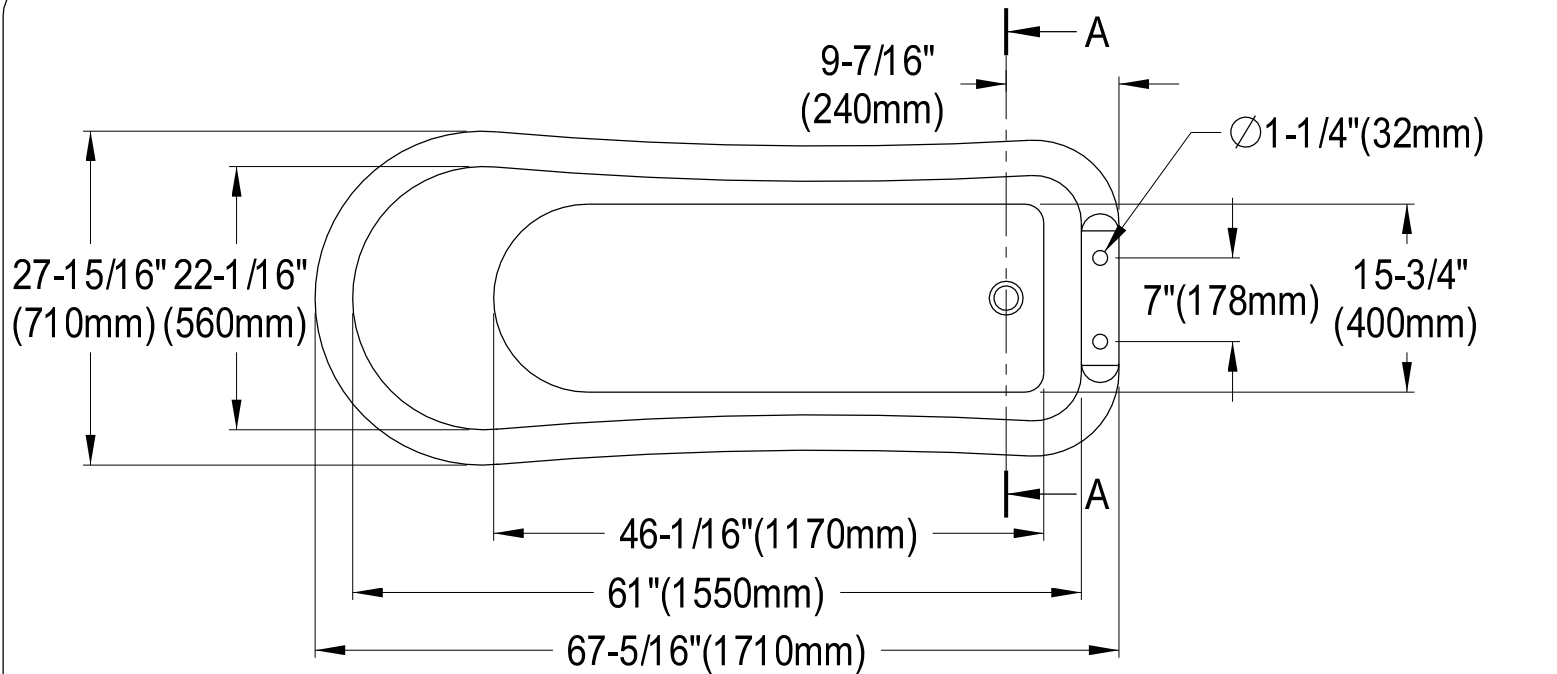

VTDE692823C1

67" Acrylic Slipper Bathtub With 7" Faucet Drillings

Section A-A