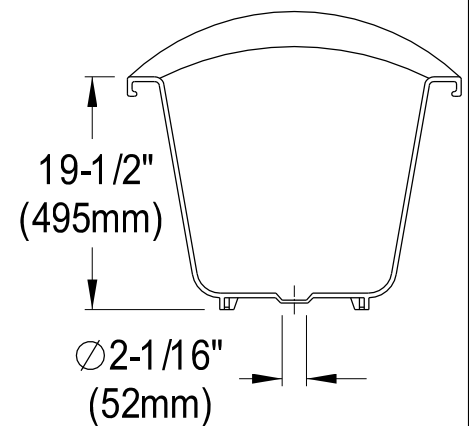

VTDE692823C1

67" Acrylic Slipper Bathtub With 7" Faucet Drillings

Section A-A